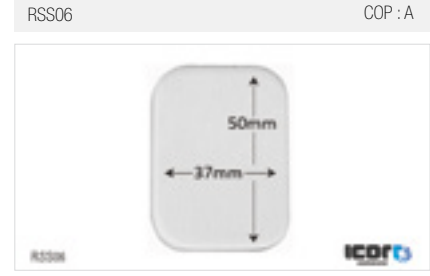

ROUND 32mm

ROUND 44mm W/ OVAL CUT OUT

ROUND 44mm W/ ROUND CUT OUT

RECTANGLE 37x50mm

RECTANGLE 25x34mm

ROUND 27mm W/ EXTENSION

RECTANGLE 37x50mm

SENSORS