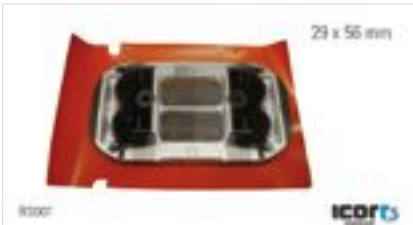

PEUGEOT 206CC - BMW X5 - SENSOR LIGHT+RAIN

RS007 COP : G