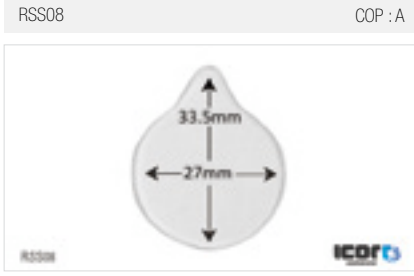

ROUND 32mm

ROUND 44mm W/ OVAL CUT OUT

ROUND 44mm W/ ROUND CUT OUT

RECTANGLE 37x50mm

RECTANGLE 25x34mm

ROUND 27mm W/ EXTENSION

RECTANGLE 37x50mm

SENSORS